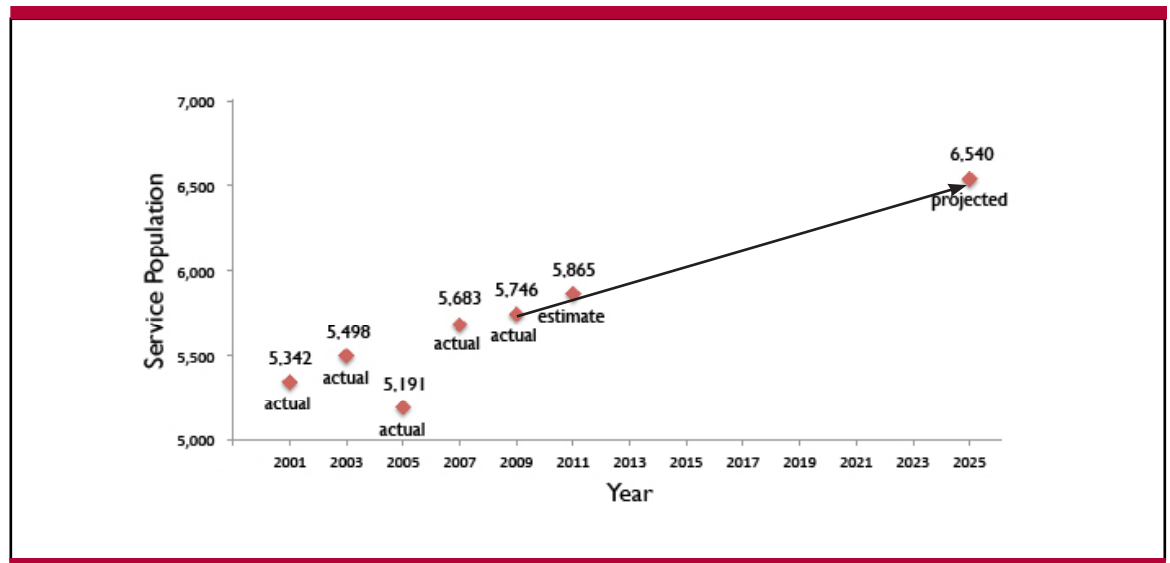

future makes New Glarus a more attractive place for families and businesses alike. After all, schools and libraries are the institutions of lifelong learning that offer the greatest hope for improving the lives of residents, both young and old, regardless of income or family background. In that tradition, the New Glarus Public Library has a sterling record of providing engaging and meaningful programs and collections to enrich the entire community.